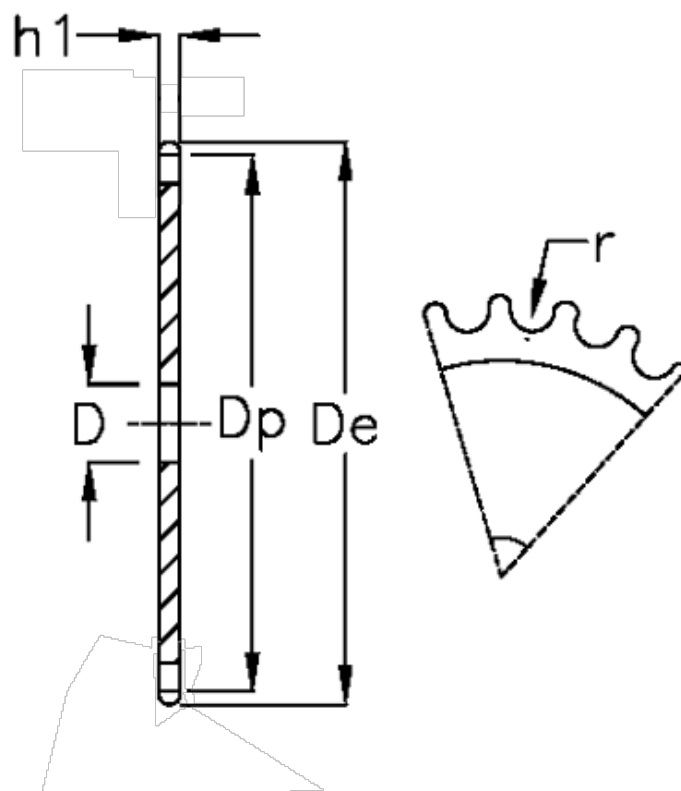

Article number: 616021006038

Description: Plate wheel 10 B-1 Z=38 simplex

Measures

C	= 2
D	= 20
De	= 199.2
Dp	= 192.24
For chain size	= 5/8 x 3/8
For chain type	= 10 B-1
h1	= 9.1
Number of teeth	= 38

r = 10.16